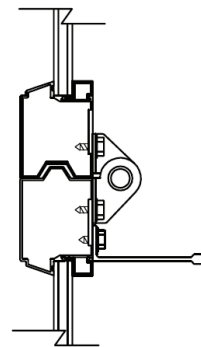

GLASS OPTIONS: (Consult factory for additional options)

Plain

Mirrored

Frosted

Smoke

MODELS:

Model	Width	Height	Glass Options	Aluminum Panel Options
450 Medium Frame	14'2" Max	14'0" Max	DSB Single, Tempered Single*	Single Thickness Pebble Grain
550 Heavy Frame	24'2" Max	16'0" Max	DSB Single, Tempered Single*	Single Thickness Pebble Grain
551 Heavy Frame	24'2" Max	16'0" Max	Insulated Tempered*	Insulated Pebble Grain

CONSTRUCTION:

- 2" thick, tongue and groove sections joints allow for use with most door models offered by Safe Way Garage Doors.
- Stiles and rails firmly attached by internal through-bolting with Low Visibility re-enforcing struts when required.
- Snap in glazing strips secure either DSB glass, Plexiglass, Tempered, Insulated Tempered, Aluminum panels, Insulated Aluminum panels.*

(cross section of meeting rails with attached low visibility strut)

Distributed by

As Safe-Way Door constantly strives to improve our product, all specifications listed in this informative brochure are subject to change without notice or obligation. Printed color may vary from actual color, please check with your local dealer for color swatches.