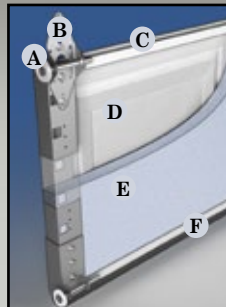

Raised Short Panel
Models 50 & 51

Flush Panel
Models 52 & 53

Construction

- A. Finish Painted Coat
- B. Primer Coat
- C. Galvanized Layer
- D. Steel

- A. 11 Ball nylon rollers provide quiet operation and long lasting durability.
- B. Heavy-duty galvanized 14 gauge hardware
- C. Tongue and groove design provides weathertight section joints
- D. 24 gauge steel
- E. Vinyl-backed 1-3/8" expanded polystyrene insulation provides an R-Value of 6.0 (models 51 and 53)
- F. Aluminum bottom retainer with vinyl weatherstrip.

*Safe-Way recommends viewing samples of Gentry style window prior to ordering. Gentry depictions on this literature are actual photography however lighting inside or outside the garage can significantly impact the "look" of these windows. Please consult with your dealer prior to purchase.